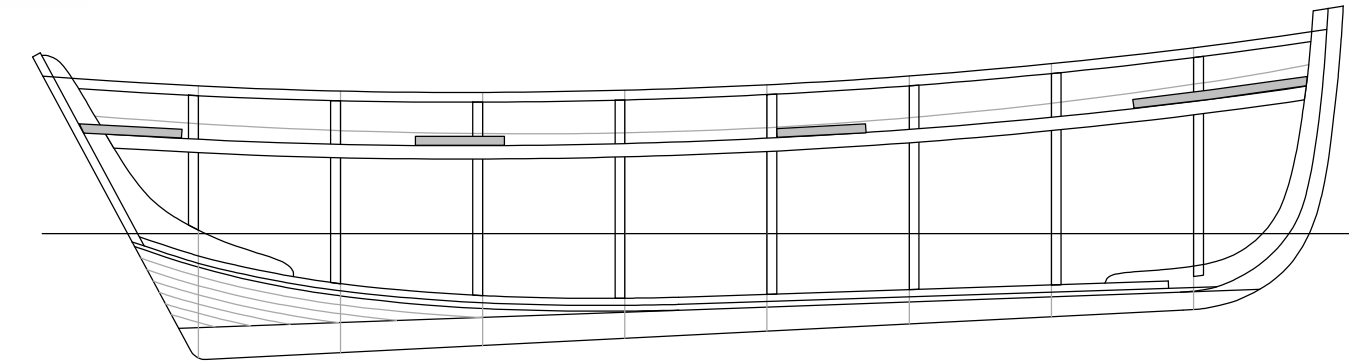

Portzic

Strip planked traditional tender

Length	2.95 m
Waterline length	2.66 m
Breadth	1.40 m
Light weight	110 kg env.
EU Category	D