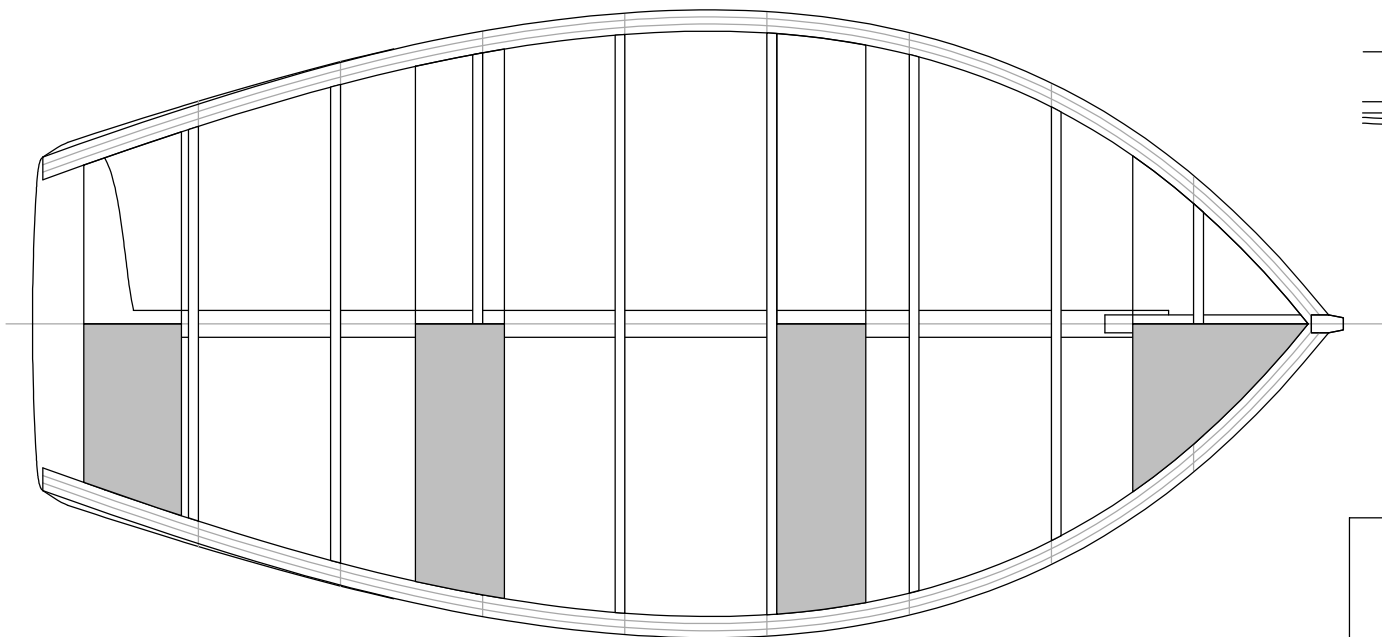

Portzic

Strip planked traditional tender

Length	2.95 m
Waterline length	2.66 m
Breadth	1.40 m
Light weight	110 kg env.
EU Category	D